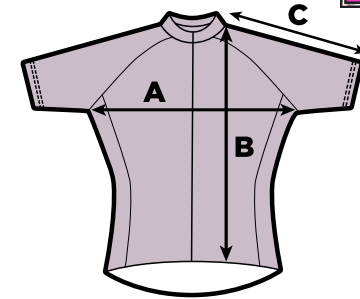

THE GENESIS/VOLARE SERIES

WOMEN'S SPORT FIT

	A. Chest Width	B. Front Length	C. Sleeve Length	D. Back Length
2X Small	15.5" (39cm)	20.5" (52cm)	10.25" (26cm)	22.5" (57cm)
X Small	16.25" (41cm)	22" (56cm)	10.75" (27cm)	23.75" (60cm)
Small	17.25" (43.5cm)	22.75" (58cm)	11.75" (29.5cm)	24.5" (62cm)
Medium	18.25" (46cm)	24" (61cm)	11.75" (30cm)	25" (63.5cm)
Large	19" (48cm)	24.75" (63cm)	12.25" (31cm)	25.5" (65cm)
X Large	20" (51cm)	25.5" (65cm)	12.5" (32cm)	26.75" (68cm)
2X Large	20.75" (53cm)	26" (66cm)	13" (33cm)	28" (71cm)
3X Large	21" (53.5cm)	26.5" (67cm)	13.5" (35cm)	28.5" (72cm)
4X Large	21.5" (54.5cm)	27" (68.5cm)	13.75" (35cm)	29.5" (75cm)
5X Large	22.5" (57cm)	27.5" (70.5cm)	14.25" (36cm)	31.25" (79.5cm)

CHILDREN'S SPORT FIT

	A. Chest Width	B. Front Length	C. Sleeve Length	D. Back Length
2X Small	10.25" (26cm)	17.75" (45cm)	7.5" (19cm)	19" (48cm)
X Small	11.5" (29.5cm)	19.25" (49cm)	8" (20cm)	20.5" (52cm)
Small	12.5" (31.5cm)	21" (53cm)	8.25" (21cm)	22" (56cm)
Medium	13.5" (33cm)	22" (56cm)	8.5" (22cm)	23.5" (59cm)
Large	14" (33.5cm)	23.75" (60.5cm)	9" (23cm)	24.75" (63cm)
X Large	15" (38.5cm)	26" (66cm)	9.4" (24cm)	27" (69cm)