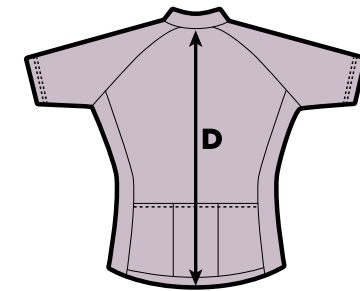

THE GENESIS/VOLARE SERIES

WOMEN'S SPORT FIT

	A. Chest Width	B. Front Length	C. Sleeve Length	D. Back Length
2X Small	15.5" (39cm)	20.5" (52cm)	10.25" (26cm)	22.5" (57cm)
X Small	16.25" (41cm)	22" (56cm)	10.75" (27cm)	23.75" (60cm)
Small	17.25" (43.5cm)	22.75" (58cm)	11.75" (29.5cm)	24.5" (62cm)
Medium	18.25" (46cm)	24" (61cm)	11.75" (30cm)	25" (63.5cm)
Large	19" (48cm)	24.75" (63cm)	12.25" (31cm)	25.5" (65cm)
X Large	20" (51cm)	25.5" (65cm)	12.5" (32cm)	26.75" (68cm)
2X Large	20.75" (53cm)	26" (66cm)	13" (33cm)	28" (71cm)
3X Large	21" (53.5cm)	26.5" (67cm)	13.5" (35cm)	28.5" (72cm)
4X Large	21.5" (54.5cm)	27" (68.5cm)	13.75" (35cm)	29.5" (75cm)
5X Large	22.5" (57cm)	27.5" (70.5cm)	14.25" (36cm)	31.25" (79.5cm)

CHILDREN'S SPORT FIT

	A. Chest Width	B. Front Length	C. Sleeve Length	D. Back Length
2X Small	10.25" (26cm)	17.75" (45cm)	7.5" (19cm)	19" (48cm)
X Small	11.5" (29.5cm)	19.25" (49cm)	8" (20cm)	20.5" (52cm)
Small	12.5" (31.5cm)	21" (53cm)	8.25" (21cm)	22" (56cm)
Medium	13.5" (33cm)	22" (56cm)	8.5" (22cm)	23.5" (59cm)
Large	14" (33.5cm)	23.75" (60.5cm)	9" (23cm)	24.75" (63cm)
X Large	15" (38.5cm)	26" (66cm)	9.4" (24cm)	27" (69cm)